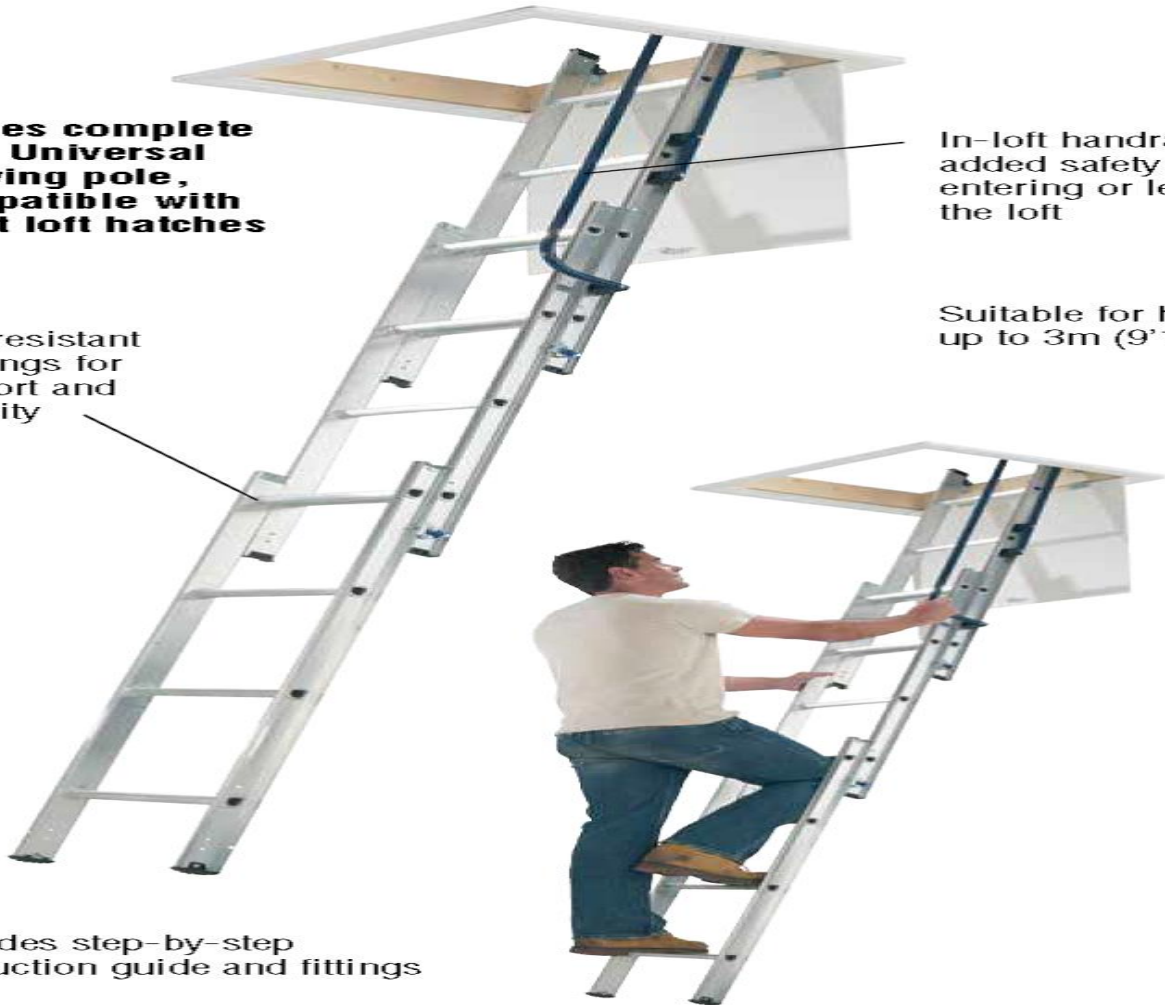

## 76013 MODEL

**150kg**

LOAD CAPACITY

(Load includes user, tools, materials, etc)

**STYLE: 3 Section Hideaway Loft Ladder**

BS EN14975

**Comes complete with Universal stowing pole, compatible with most loft hatches**

In-loft handrail for added safety when entering or leaving the loft

Slip-resistant 'D' rungs for comfort and security

Suitable for heights up to 3m (9'10")

Includes step-by-step instruction guide and fittings

Spring assisted 'Easy Stow' system gives total control when lowering or stowing the loft ladder

Floor Thickness	Minimum Loft Opening Length
7.6cm (3")	0.40m (1'4")
10.2cm (4")	0.41m (1'4")
12.7cm (5")	0.43m (1'5")
15.3cm (6")	0.44m (1'5")
17.8cm (7")	0.45m (1'6")
20.3cm (8")	0.46m (1'6")