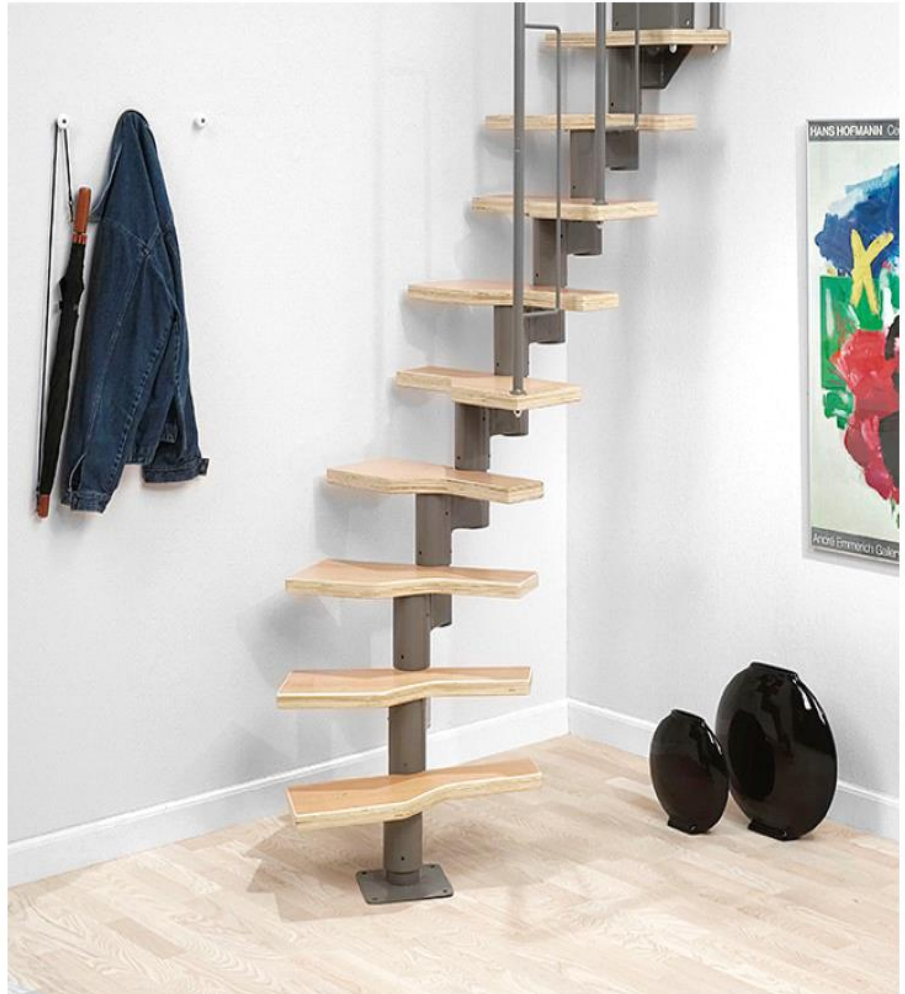

### MODULAR STAIRCASE WITH PADDLE TREADS

Dolle Graz is a simple, flexible modular staircase with paddle steps. Can be used both as straight flight, quarter turn or rotated. The staircase is in gray spray painted metal with 12 steps in varnished beech. The stair comes with railing in metal pipes. The staircase can easily be installed without use of special tools.

## PRODUCT DATA

PRODUCTNAME	Dolle Graz
TYPE	Straight
COLOR	Grey
PRODUCT-NO.	68540
FLOORHEIGHT	Max. 292 cm
TOTAL WIDTH IN CM	58 cm
NUMBER OF TREADS	12
OPENING SIZE	Min. 86x140 cm
RISE (TREADS)	185-225 mm
MATERIAL (TREADS)	Beech multiplex, varnished
MATERIAL (HANDRAIL)	Tubular banister
MATERIAL (BANISTER)	Grey-lacquered metal
DIAMETER (HANDRAIL)	Tubular banister
INDOOR USE	Yes